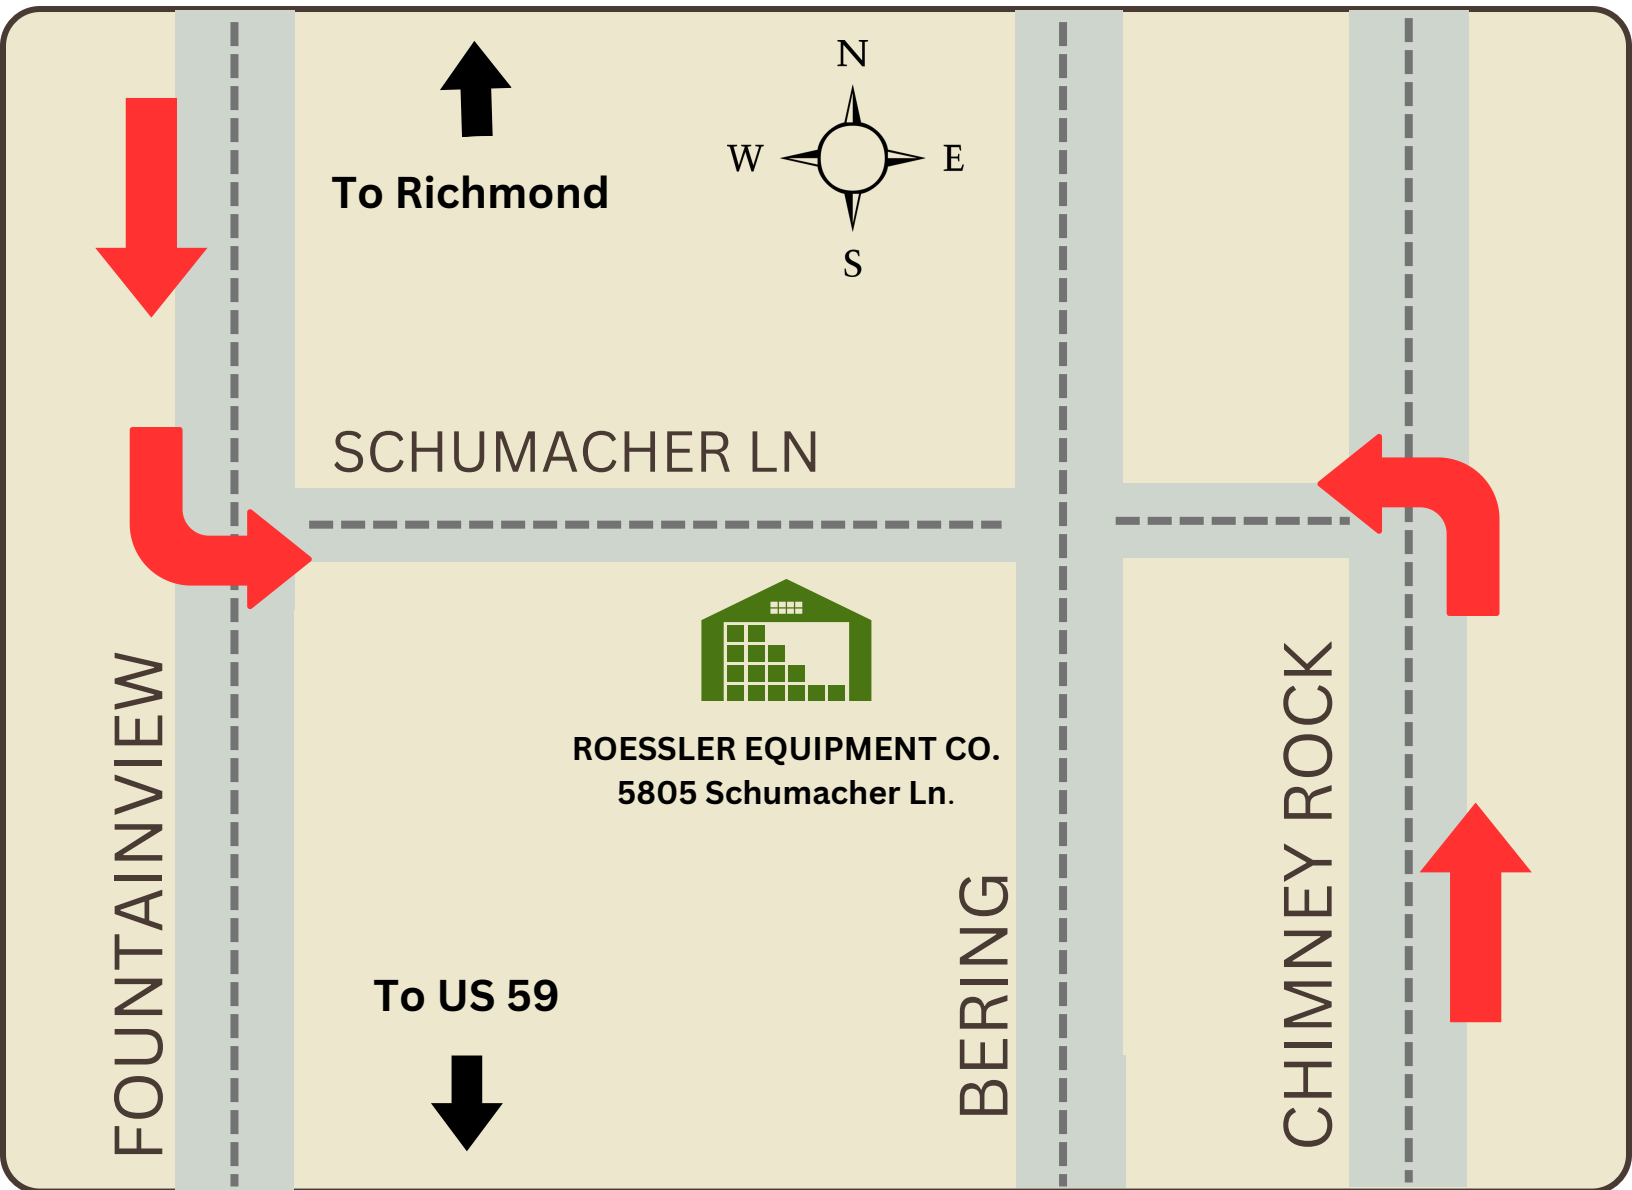

Heavy Freight Map

for easiest access to Schumacher Ln.

Enter from Southbound Fountain View

or

Northbound on Chimney Rock

Delivery Hours: Monday - Friday 8am - 5pm